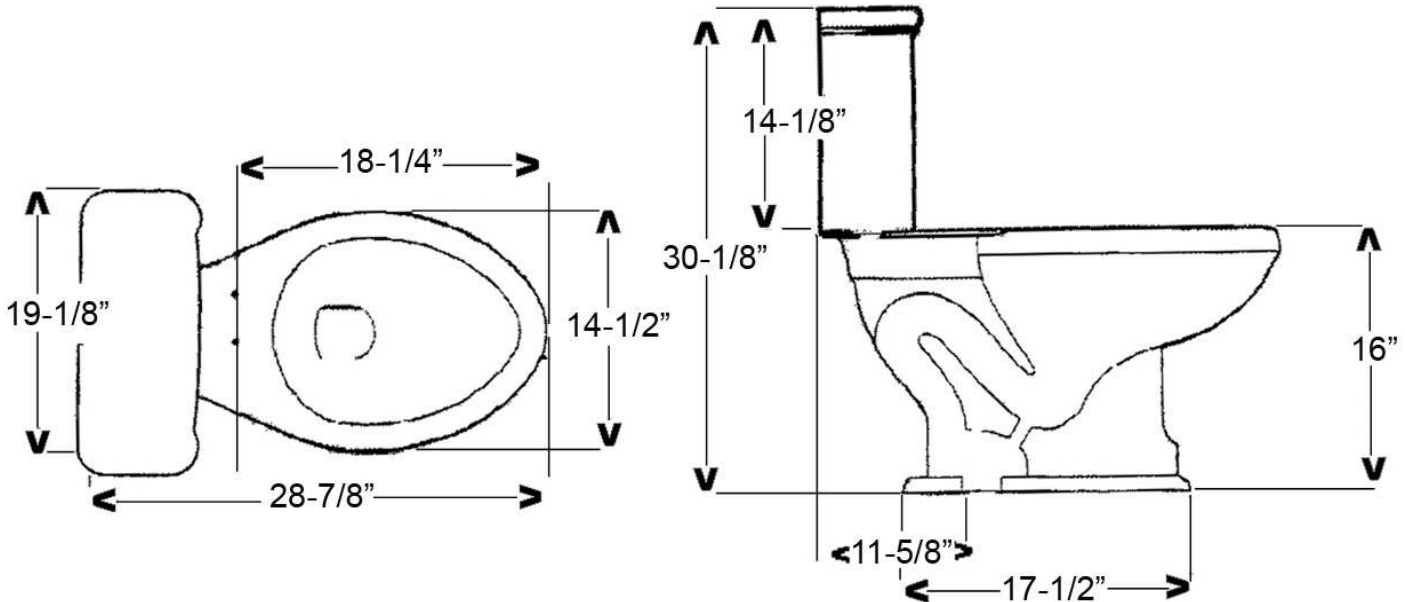

CONSTITUTION ELONGATED FRONT TOILET

Cat. No.
2-415

Seat NOT included

W: 19 1/8"
D: 28 7/8"
H: 30 1/8"

Bowl Height: 16"
Footprint: 10" x 17 1/2"

Features:

- ▶ Made of Vitreous China
- ▶ 3" Wash Down Flush
- ▶ 1.6 GPF
- ▶ 2" Glazed Trapway
- ▶ 12" Rough
- ▶ MaP Test Rating of 1000
- ▶ White Plastic Flush Handle Included
- ▶ Decorative Flush Handle Available in 4 Finishes (5595)
- ▶ Soft Close Seat Available in 3 Colors (SCSEL)

Colors:

WH White
BQ Bisque
BL Black

Handle Finishes:

BP Polished Brass
CP Polished Chrome
SN Brushed Nickel
PN Polished Nickel

Compliance Certification
Meets or exceeds the following specifications: ASME A112.19.2 2008 and CSA B45.1-08 for ceramic plumbing fixtures.

Dimensions of fixture are nominal and may vary within the range of tolerances established by ASME Standard A112.19.2-2008. Dimensions and specifications subject to change without notice.